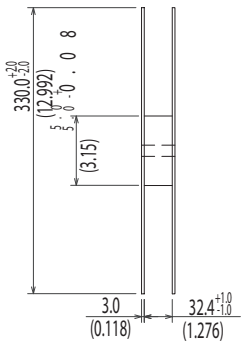

Dimensions of Tape and Reel All Dimensions are mm(inch)

Details of the part A

Packing Quantity: 1,000pcs

Packing conforms to EIA standard EIA-481-2 or EIA-481-3