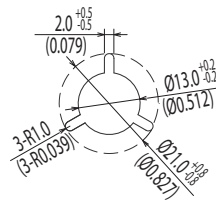

Dimensions of Tape and Reel All Dimensions are mm(inch)

Details of the part A

Packing Quantity: 1,000pcs

Packing conforms to EIA standard EIA-481-2 or EIA-481-3