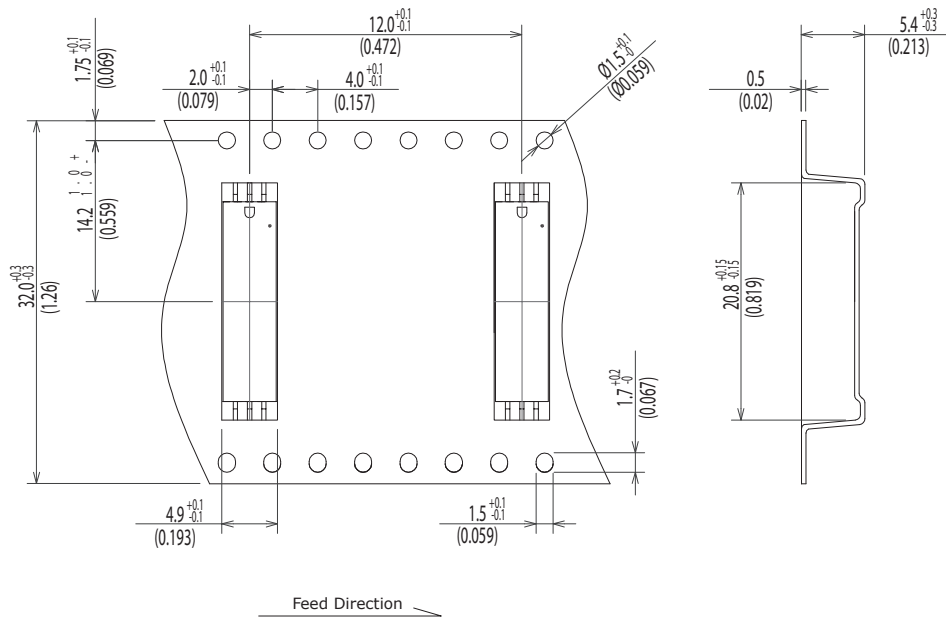

Dimensions of Tape and Reel All Dimensions are mm(inch)

Details of the part A

Packing Quantity: 1,000pcs

Packing conforms to EIA standard EIA-481-2 or EIA-481-3