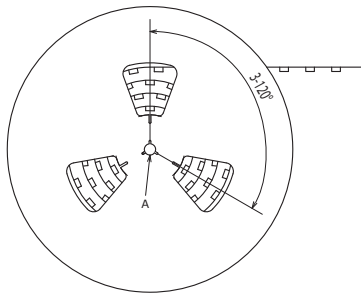

Dimensions of Tape and Reel All Dimensions are mm(inch)

Details of the part A

Packing Quantity: 1,000pcs

Packing conforms to EIA standard EIA-481-2 or EIA-481-3