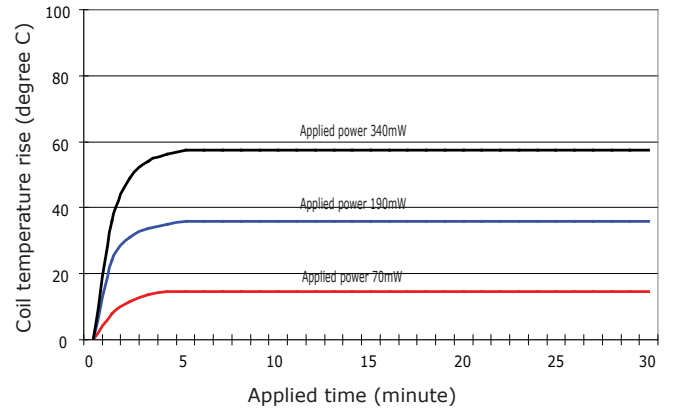

PERFORMANCE DATA

Contact Resistance

Carry Current

Life

Coil Temperature Rise

Notes: Reference data of MJ-E205AH

Operate and Release Voltage

Magnetic Interference