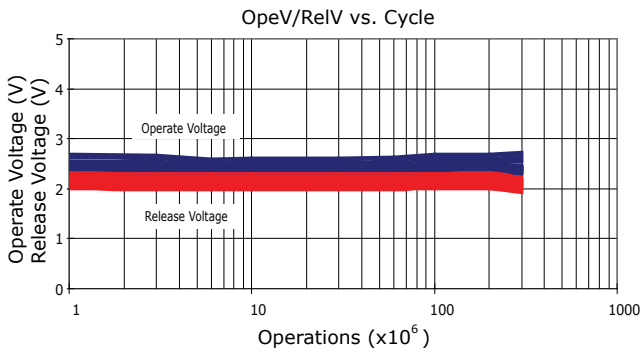

PERFORMANCE DATA

Contact Resistance

Carry Current

Life

Coil Temperature Rise

Notes: Reference data of MJ-E205AH

Operate and Release Voltage

Magnetic Interference