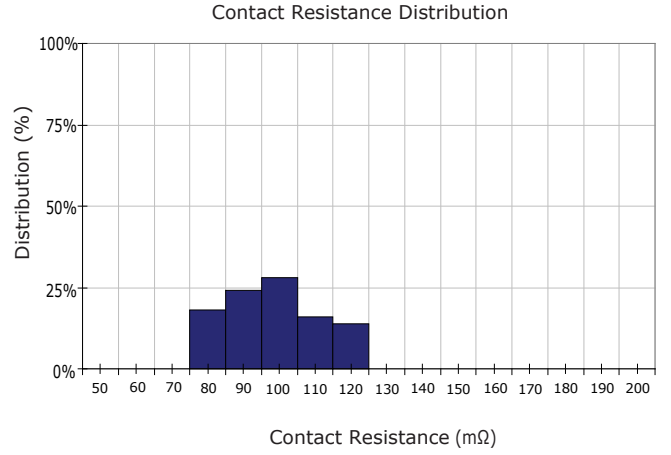

PERFORMANCE DATA

Contact Resistance

Carry Current

Life

Coil Temperature Rise

Notes: Reference data of MJ-E205AH

Operate and Release Voltage

Magnetic Interference

Notes: Reference data of MJ-E205AH