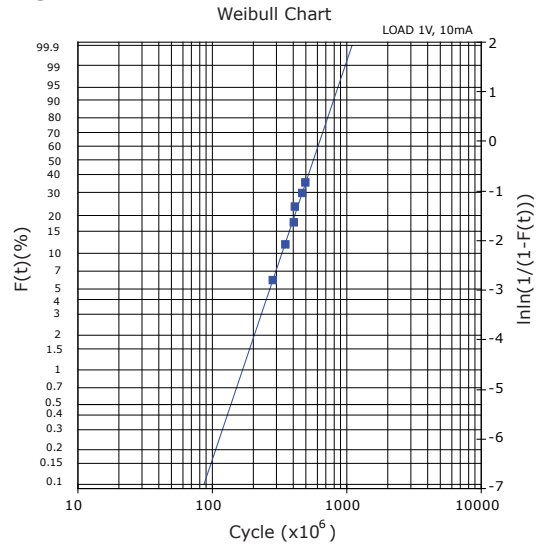

PERFORMANCE DATA

Contact Resistance

Carry Current

Life

Coil Temperature Rise

Notes: Reference data of MJ-E205AH

Operate and Release Voltage

Magnetic Interference

Notes: Reference data of MJ-E205AH