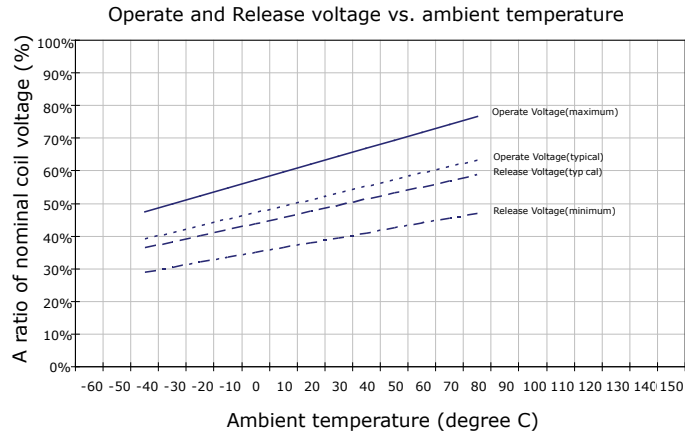

PERFORMANCE DATA

Contact Resistance

Carry Current

Life

Coil Temperature Rise

Notes: Reference data of MJ-E205AH

Operate and Release Voltage

Magnetic Interference