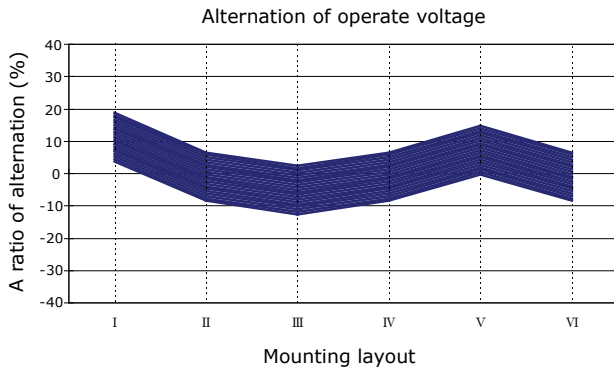

PERFORMANCE DATA

Contact Resistance

Carry Current

Life

Coil Temperature Rise

Notes: Reference data of MJ-E205AH

Operate and Release Voltage

Magnetic Interference