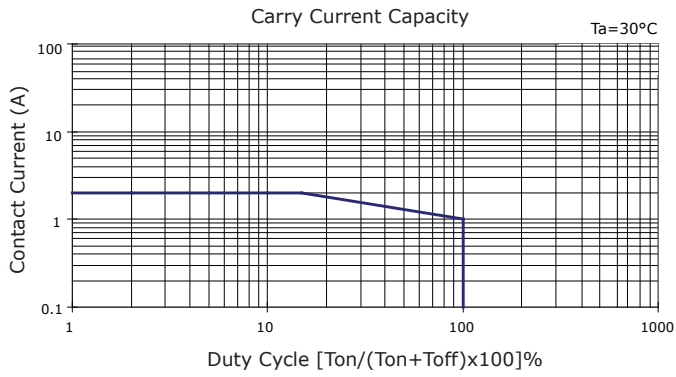

PERFORMANCE DATA

Contact Resistance

Carry Current

Life

Coil Temperature Rise

Notes: Reference data of MJ-E205AH

Operate and Release Voltage

Magnetic Interference

Notes: Reference data of MJ-E205AH