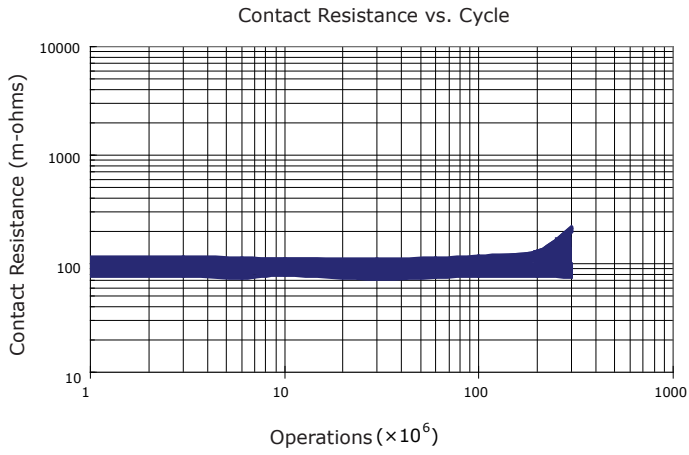

PERFORMANCE DATA

Contact Resistance

Carry Current

Life

Coil Temperature Rise

Notes: Reference data of MJ-E205AH

Operate and Release Voltage

Magnetic Interference

Notes: Reference data of MJ-E205AH