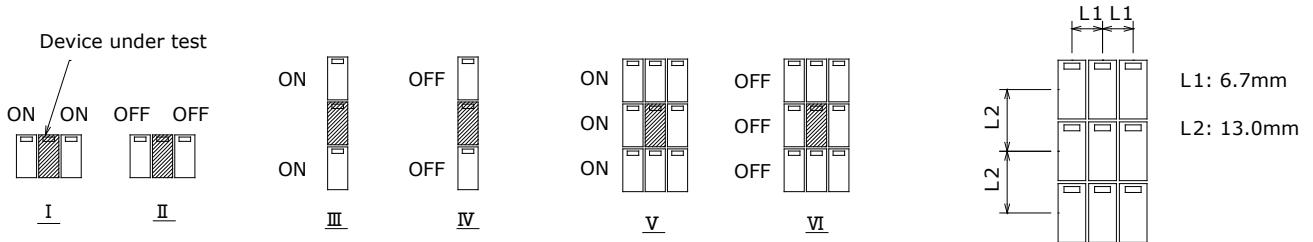

PERFORMANCE DATA

Contact Resistance

Carry Current

Life

Coil Temperature Rise

Notes: Reference data of MJ-E205AH

Operate and Release Voltage

Magnetic Interference