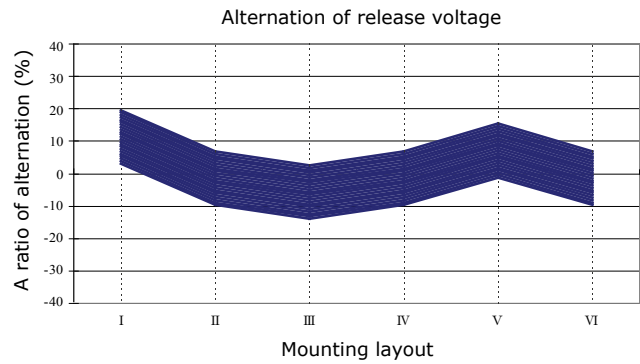

PERFORMANCE DATA

Contact Resistance

Carry Current

Life

Coil Temperature Rise

Notes: Reference data of MJ-E205AH

Operate and Release Voltage

Magnetic Interference