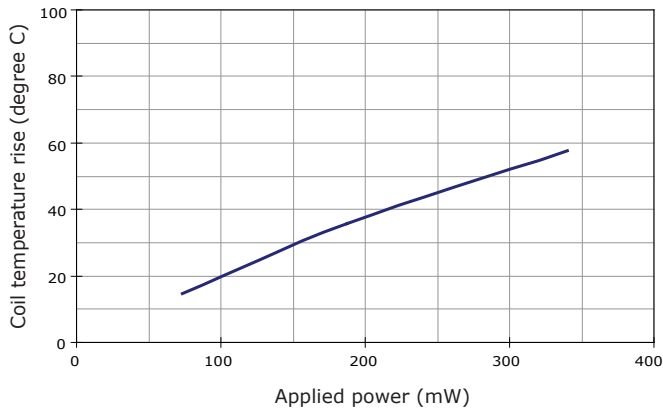

PERFORMANCE DATA

Contact Resistance

Carry Current

Life

Coil Temperature Rise

Notes: Reference data of MJ-E205AH

Operate and Release Voltage

Magnetic Interference