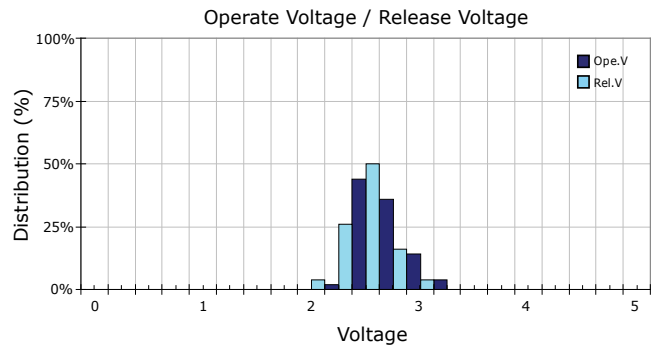

PERFORMANCE DATA

Contact Resistance

Carry Current

Life

Coil Temperature Rise

Notes: Reference data of MJ-E205AH

Operate and Release Voltage

Magnetic Interference