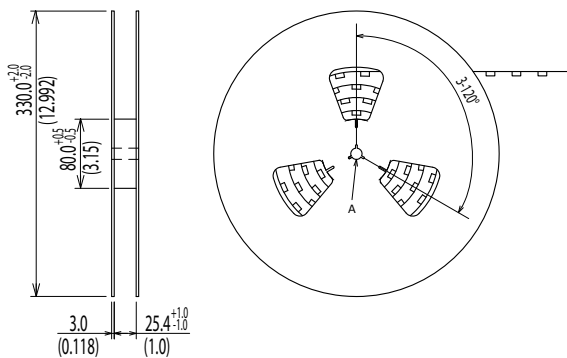

Dimensions of Tray All Dimensions are mm (inch)

Packing Quantity: 100pcs

Packing conforms to EIA standard EIA-481-2 or EIA-481-3

Dimensions of Tape and Reel All Dimensions are mm (inch)

MJ-E2□□AH

Details of the part A