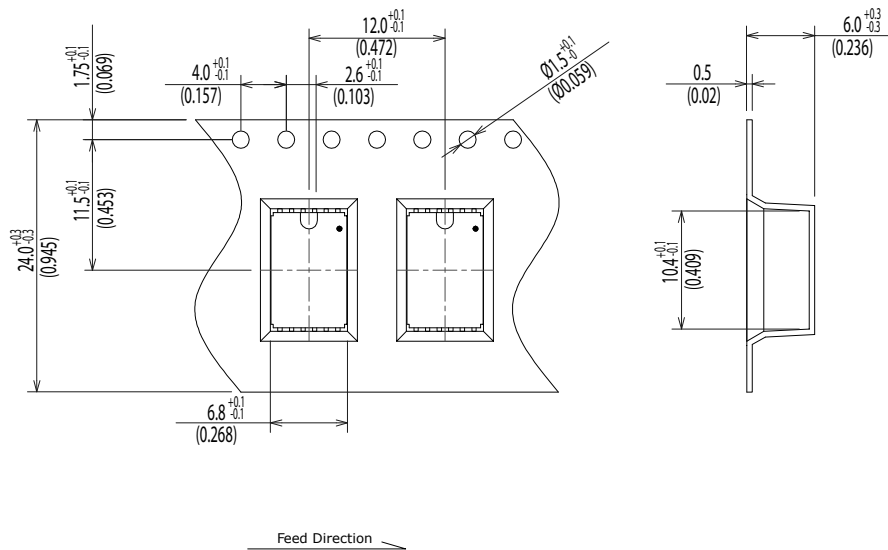

Dimensions of Tray All Dimensions are mm (inch)

Packing Quantity: 100pcs

Packing conforms to EIA standard EIA-481-2 or EIA-481-3

Dimensions of Tape and Reel All Dimensions are mm (inch)

MJ-E2□□AH

Details of the part A

Packing Quantity: 500pcs

Packing conforms to EIA standard EIA-481-2 or EIA-481-3