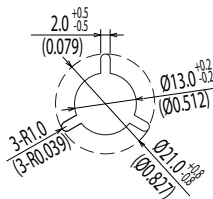

Dimensions of Tray All Dimensions are mm (inch)

Packing Quantity: 100pcs

Packing conforms to EIA standard EIA-481-2 or EIA-481-3

Dimensions of Tape and Reel All Dimensions are mm (inch)

MJ-E2□□AH

Details of the part A