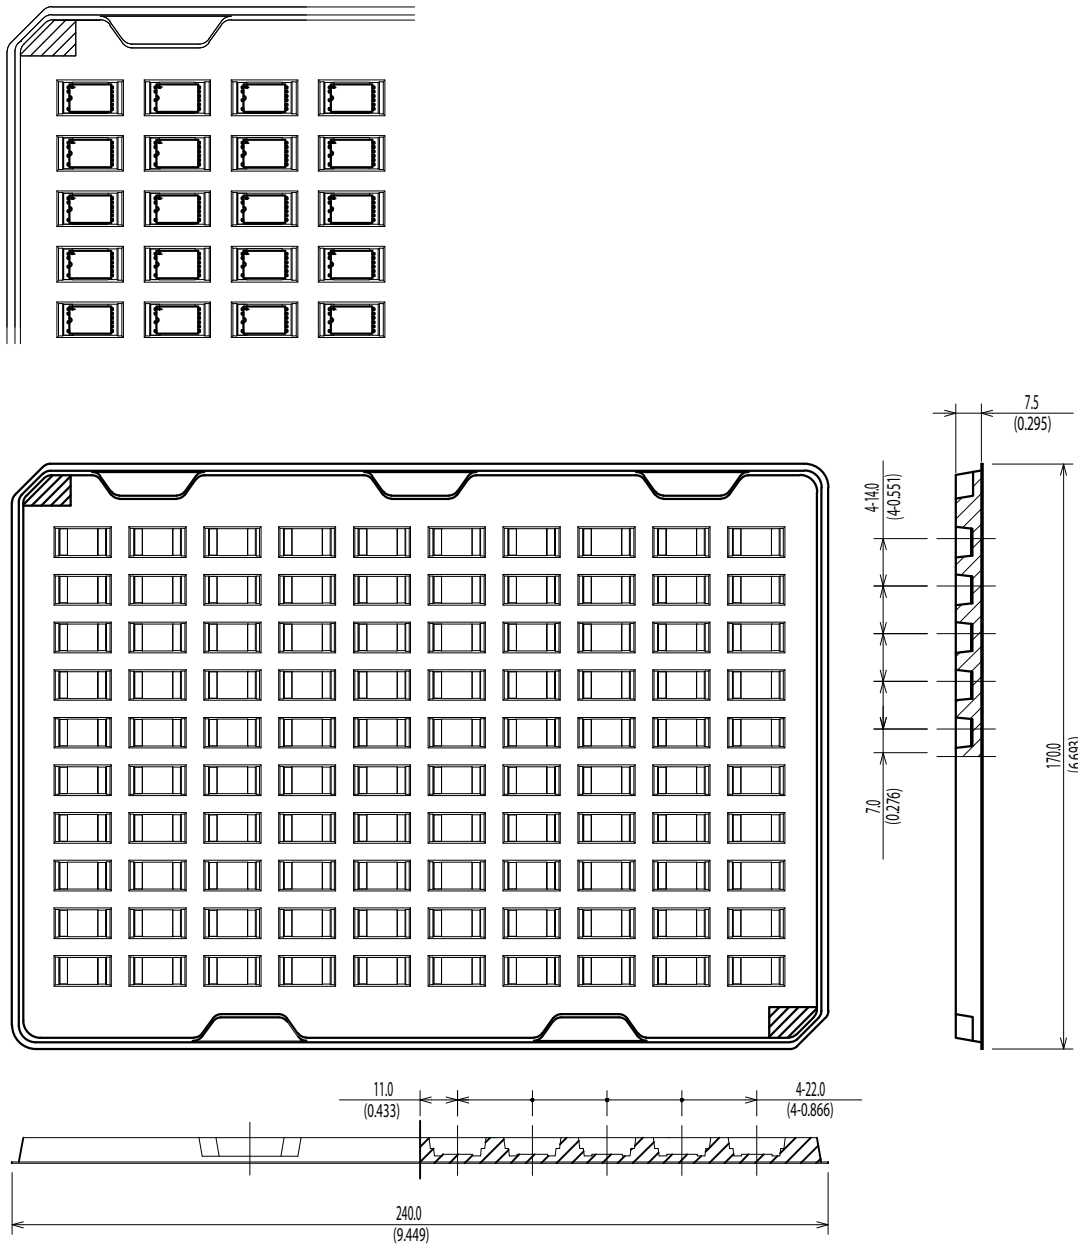

Dimensions of Tray All Dimensions are mm (inch)

Packing Quantity: 100pcs

Packing conforms to EIA standard EIA-481-2 or EIA-481-3

Dimensions of Tape and Reel All Dimensions are mm (inch)

MJ-E2□□AH

Details of the part A

Packing Quantity: 500pcs

Packing conforms to EIA standard EIA-481-2 or EIA-481-3