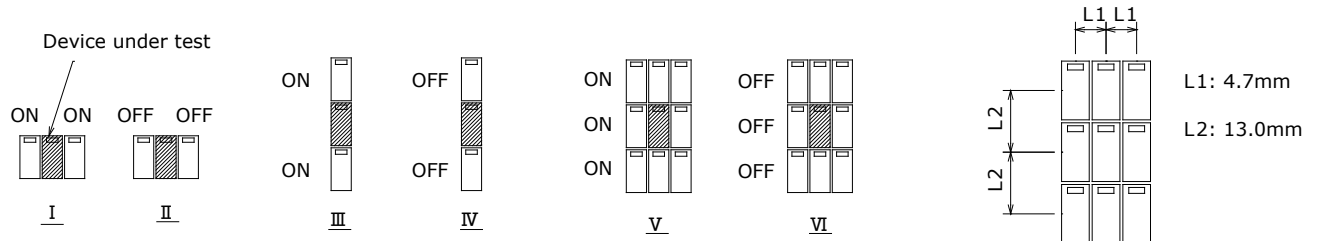

Magnetic Interference

Notes: Reference data of MG-E105RFH