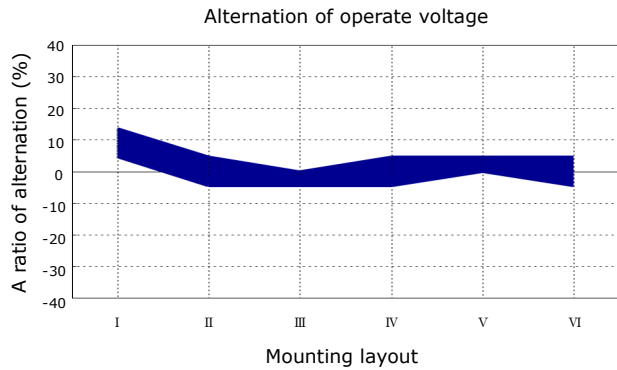

Magnetic Interference

Notes: Reference data of MG-E105RFH