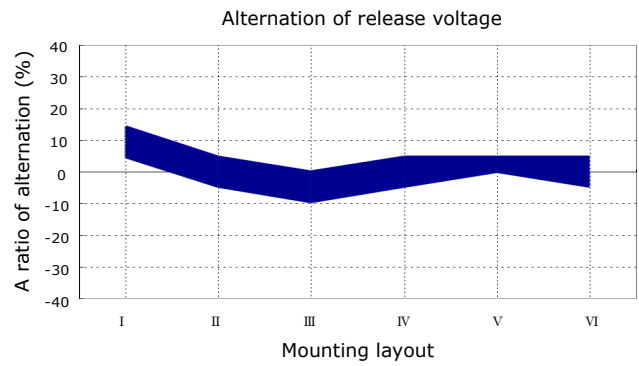

Magnetic Interference

Notes: Reference data of MG-E105RFH