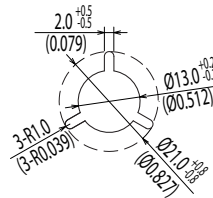

Dimensions of Tape and Reel All Dimensions are mm (inch)

MG-E100RFH

MJ-E100RFH

Feed Direction →

Details of the part A

Packing Quantity: 1,000pcs

Packing conforms to EIA standard EIA-481-2 or EIA-481-3