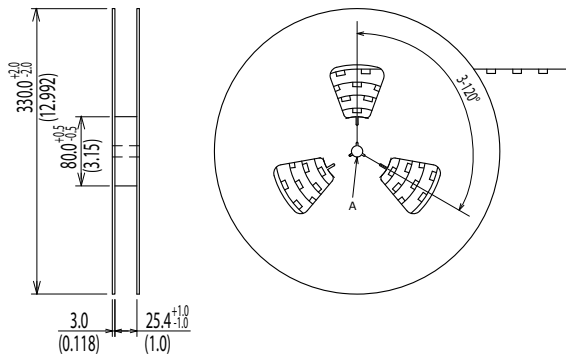

Dimensions of Tape and Reel All Dimensions are mm (inch)

MG-E100RFH

MJ-E100RFH

Feed Direction →

Details of the part A

Packing Quantity: 1,000pcs

Packing conforms to EIA standard EIA-481-2 or EIA-481-3