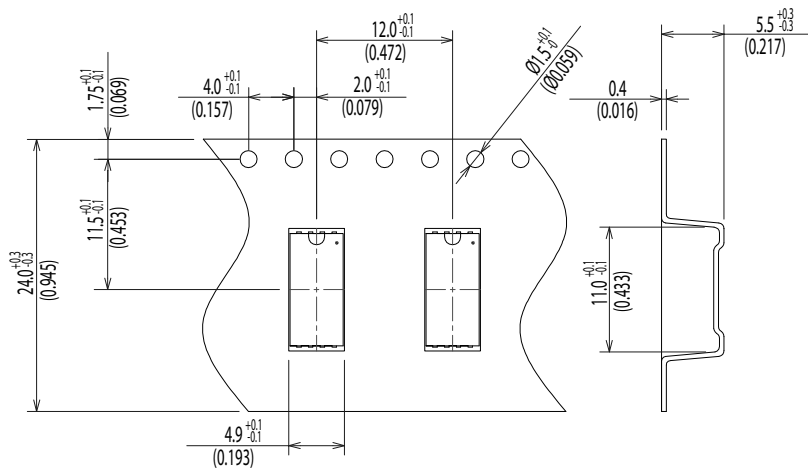

Dimensions of Tape and Reel All Dimensions are mm (inch)

MG-E100RFH

MJ-E100RFH

Feed Direction →

Details of the part A

Packing Quantity: 1,000pcs

Packing conforms to EIA standard EIA-481-2 or EIA-481-3