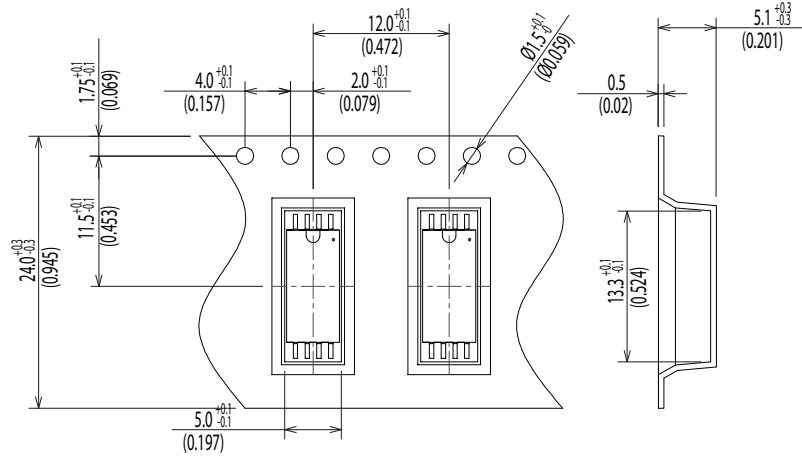

Dimensions of Tape and Reel All Dimensions are mm (inch)

MG-E100RFH

MJ-E100RFH

Feed Direction →

Details of the part A

Packing Quantity: 1,000pcs

Packing conforms to EIA standard EIA-481-2 or EIA-481-3