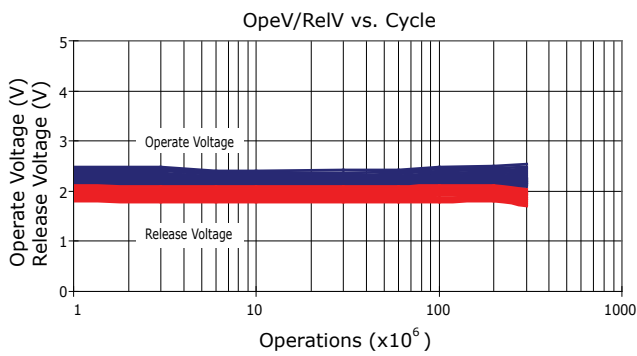

PERFORMANCE DATA

Contact Resistance

Carry Current

Life

Coil Temperature Rise

Notes: Reference data of MGT-E105H

Operate and Release Voltage

Magnetic Interference