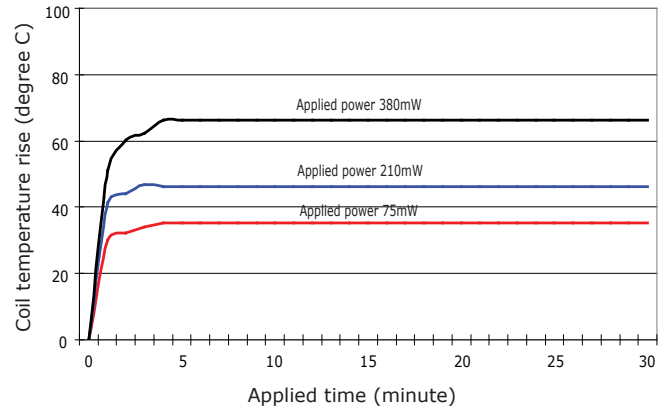

PERFORMANCE DATA

Contact Resistance

Carry Current

Life

Coil Temperature Rise

Notes: Reference data of MGT-E105H

Operate and Release Voltage

Magnetic Interference