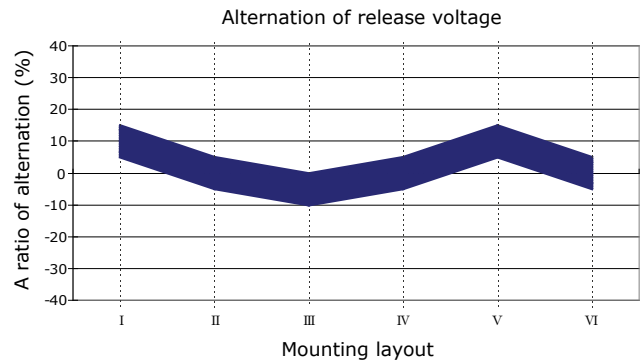

PERFORMANCE DATA

Contact Resistance

Carry Current

Life

Coil Temperature Rise

Notes: Reference data of MGT-E105H

Operate and Release Voltage

Magnetic Interference