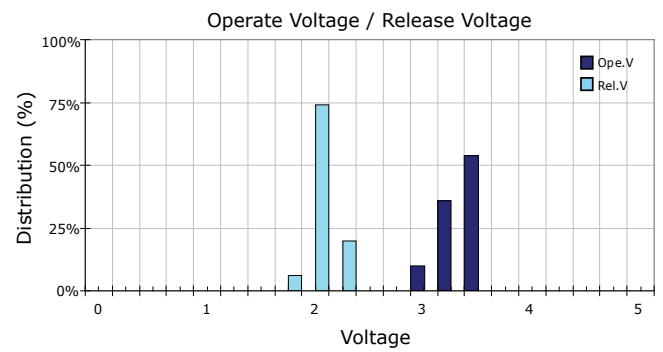

PERFORMANCE DATA

Contact Resistance

Carry Current

Life

Coil Temperature Rise

Notes: Reference data of MGT-E105H

Operate and Release Voltage

Magnetic Interference