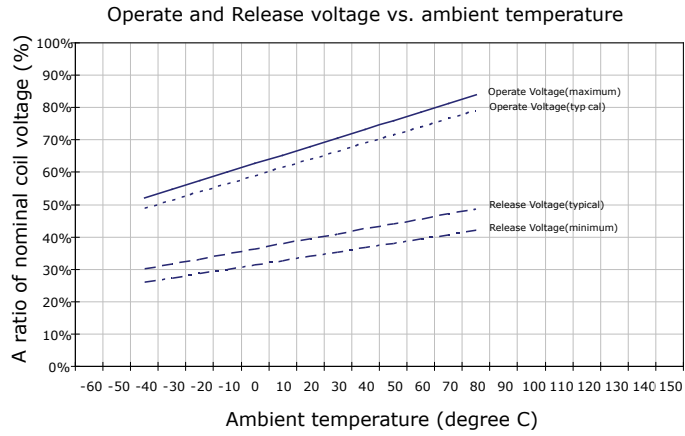

PERFORMANCE DATA

Contact Resistance

Carry Current

Life

Coil Temperature Rise

Notes: Reference data of MGT-E105H

Operate and Release Voltage

Magnetic Interference