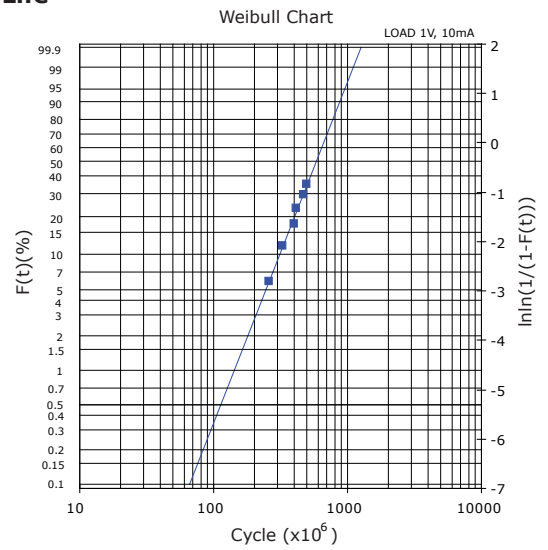

PERFORMANCE DATA

Contact Resistance

Carry Current

Life

Coil Temperature Rise

Notes: Reference data of MGT-E105H

Operate and Release Voltage

Magnetic Interference

Notes: Reference data of MGT-E105H