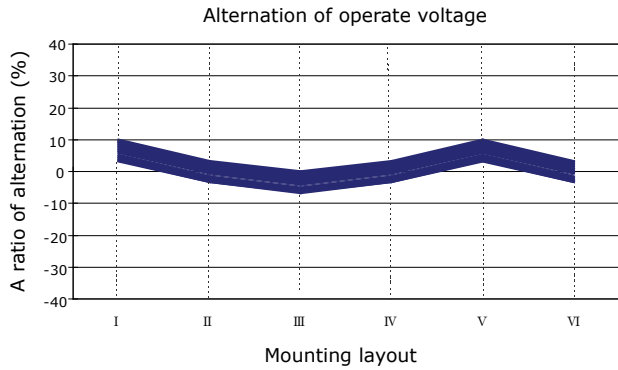

PERFORMANCE DATA

Contact Resistance

Carry Current

Life

Coil Temperature Rise

Notes: Reference data of MGT-E105H

Operate and Release Voltage

Magnetic Interference