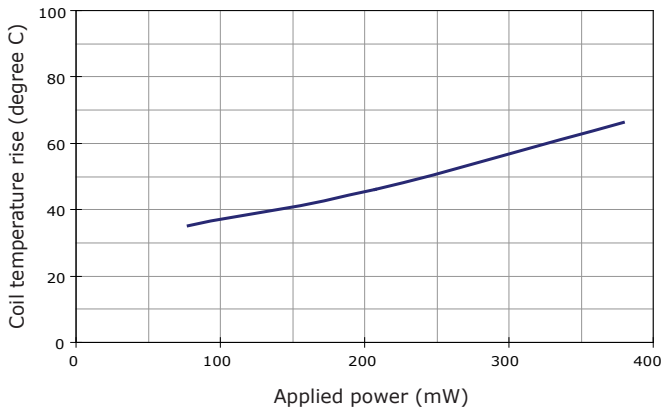

PERFORMANCE DATA

Contact Resistance

Carry Current

Life

Coil Temperature Rise

Notes: Reference data of MGT-E105H

Operate and Release Voltage

Magnetic Interference