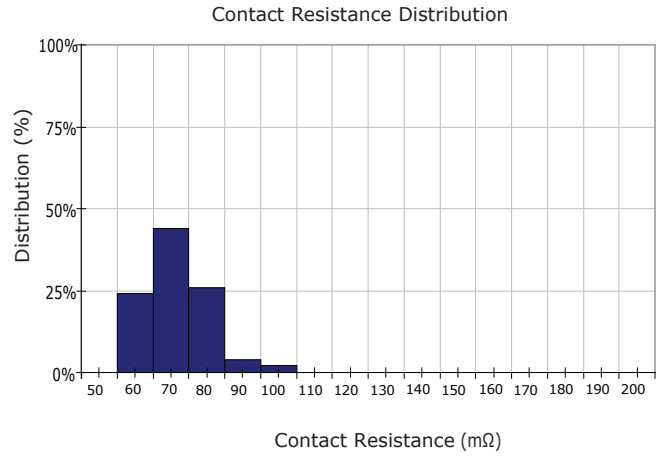

PERFORMANCE DATA

Contact Resistance

Carry Current

Life

Coil Temperature Rise

Notes: Reference data of MGT-E105H

Operate and Release Voltage

Magnetic Interference

Notes: Reference data of MGT-E105H