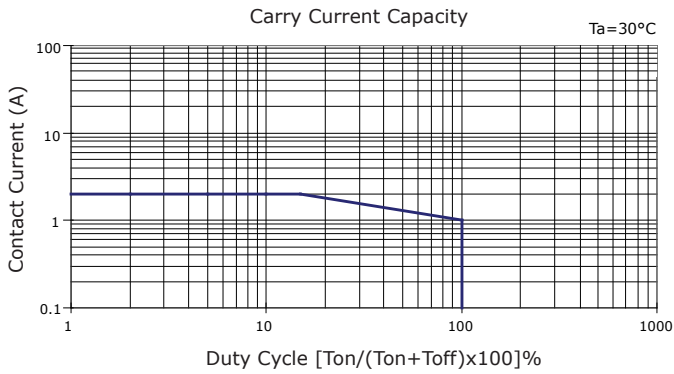

PERFORMANCE DATA

Contact Resistance

Carry Current

Life

Coil Temperature Rise

Notes: Reference data of MGT-E105H

Operate and Release Voltage

Magnetic Interference

Notes: Reference data of MGT-E105H