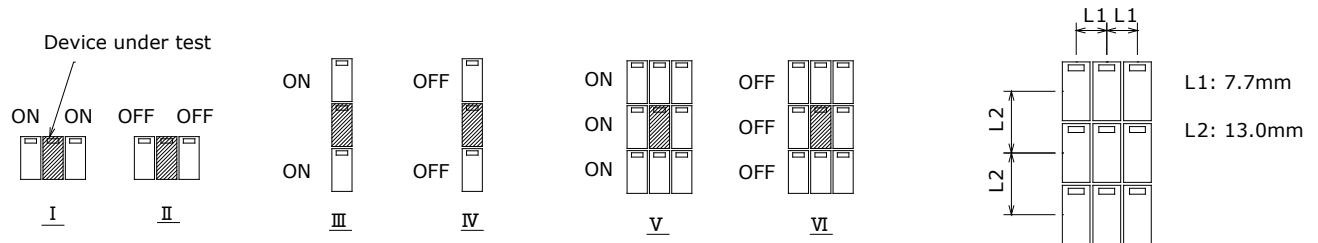

PERFORMANCE DATA

Contact Resistance

Carry Current

Life

Coil Temperature Rise

Notes: Reference data of MGT-E105H

Operate and Release Voltage

Magnetic Interference

Notes: Reference data of MGT-E105H