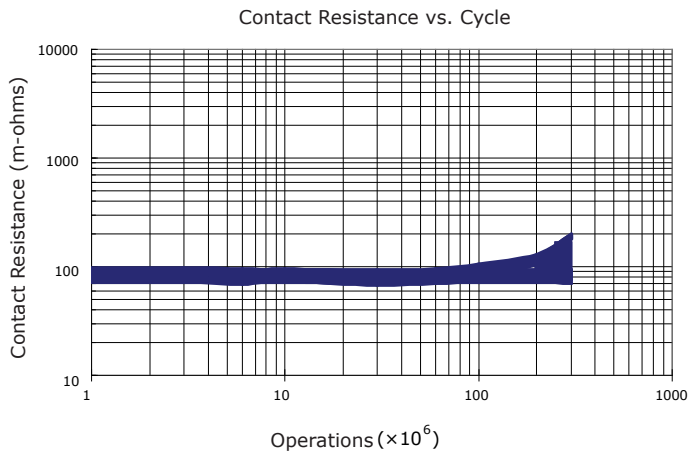

PERFORMANCE DATA

Contact Resistance

Carry Current

Life

Coil Temperature Rise

Notes: Reference data of MGT-E105H

Operate and Release Voltage

Magnetic Interference

Notes: Reference data of MGT-E105H