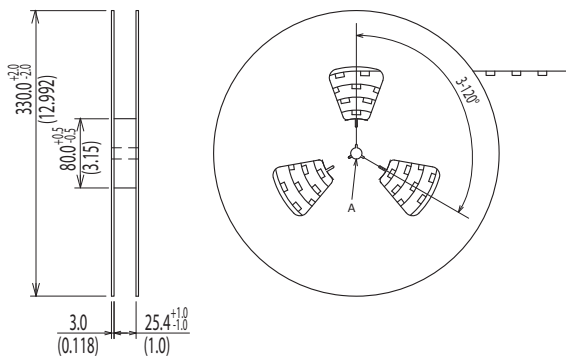

**Dimensions of Tray** All Dimensions are mm (inch)

Packing Quantity: 100pcs

Packing conforms to EIA standard EIA-481-2 or EIA-481-3.

**Dimensions of Tape and Reel All Dimensions are mm (inch)**

MGT-E100H

MJT-E100H

Feed Direction →

Details of the part A

Packing Quantity: 500pcs

Packing conforms to EIA standard EIA-481-2 or EIA-481-3