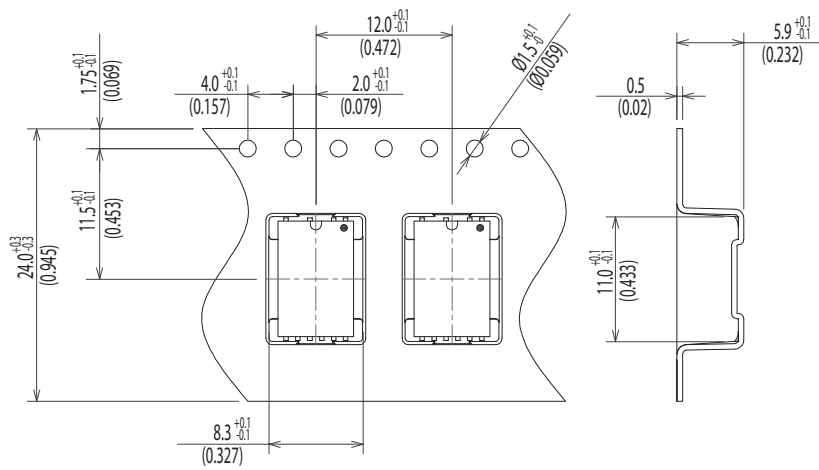

**Dimensions of Tray** All Dimensions are mm (inch)

Packing Quantity: 100pcs

Packing conforms to EIA standard EIA-481-2 or EIA-481-3.

**Dimensions of Tape and Reel All Dimensions are mm (inch)**

MGT-E100H

MJT-E100H

Feed Direction →

Details of the part A

Packing Quantity: 500pcs

Packing conforms to EIA standard EIA-481-2 or EIA-481-3