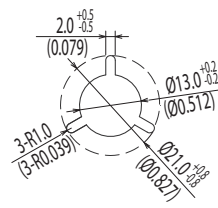

**Dimensions of Tray** All Dimensions are mm (inch)

Packing Quantity: 100pcs

Packing conforms to EIA standard EIA-481-2 or EIA-481-3.

**Dimensions of Tape and Reel All Dimensions are mm (inch)**

MGT-E100H

MJT-E100H

Feed Direction →

Details of the part A

Packing Quantity: 500pcs

Packing conforms to EIA standard EIA-481-2 or EIA-481-3