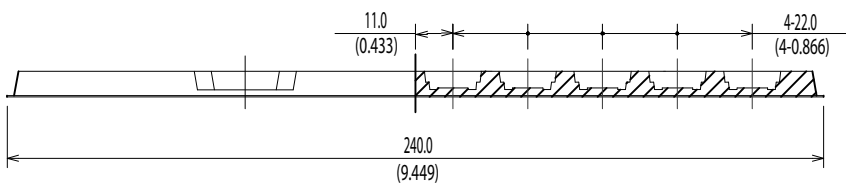

**Dimensions of Tray** All Dimensions are mm (inch)

Packing Quantity: 100pcs

Packing conforms to EIA standard EIA-481-2 or EIA-481-3.

**Dimensions of Tape and Reel All Dimensions are mm (inch)**

MGT-E100H

MJT-E100H

Feed Direction →

Details of the part A

Packing Quantity: 500pcs

Packing conforms to EIA standard EIA-481-2 or EIA-481-3