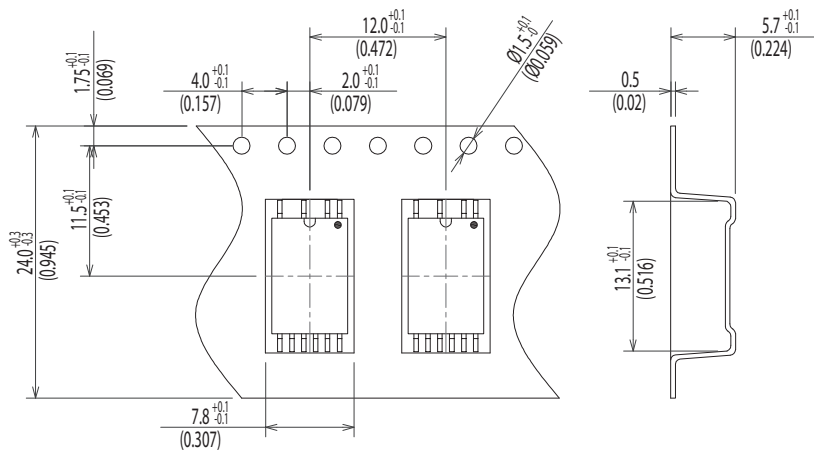

**Dimensions of Tray** All Dimensions are mm (inch)

Packing Quantity: 100pcs

Packing conforms to EIA standard EIA-481-2 or EIA-481-3.

**Dimensions of Tape and Reel All Dimensions are mm (inch)**

MGT-E100H

MJT-E100H

Feed Direction →

Details of the part A

Packing Quantity: 500pcs

Packing conforms to EIA standard EIA-481-2 or EIA-481-3