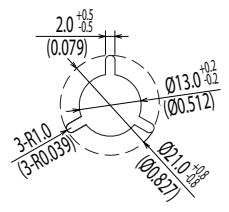

Dimensions of Tape and Reel All Dimensions are mm (inch)

Details of the part A

Packing Quantity: 500pcs

Packing conforms to EIA standard EIA-481-2 or EIA-481-3