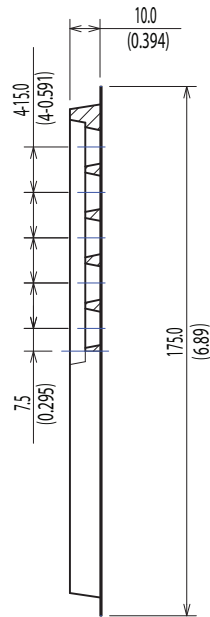

Dimensions of Tray All Dimensions are mm (inch)

Packing Quantity: 100pcs

Packing conforms to EIA standard EIA-481-2 or EIA-481-3.

Dimensions of Tape and Reel All Dimensions are mm (inch)

Details of the part A