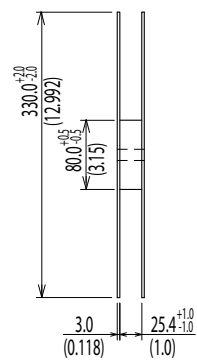

Dimensions of Tray All Dimensions are mm (inch)

Packing Quantity: 100pcs

Packing conforms to EIA standard EIA-481-2 or EIA-481-3.

Dimensions of Tape and Reel All Dimensions are mm (inch)

Details of the part A