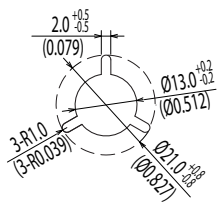

Dimensions of Tray All Dimensions are mm (inch)

Packing Quantity: 100pcs

Packing conforms to EIA standard EIA-481-2 or EIA-481-3.

Dimensions of Tape and Reel All Dimensions are mm (inch)

Details of the part A