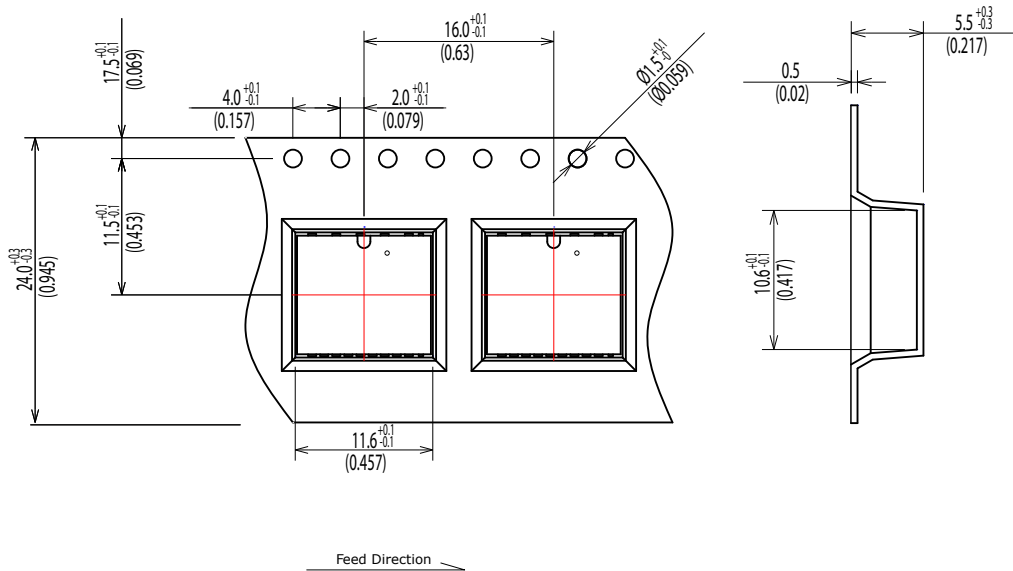

Dimensions of Tray All Dimensions are mm (inch)

Packing Quantity: 100pcs

Packing conforms to EIA standard EIA-481-2 or EIA-481-3.

Dimensions of Tape and Reel All Dimensions are mm (inch)

Details of the part A

Packing Quantity: 500pcs
 Packing conforms to EIA standard EIA-481-2 or EIA-481-3