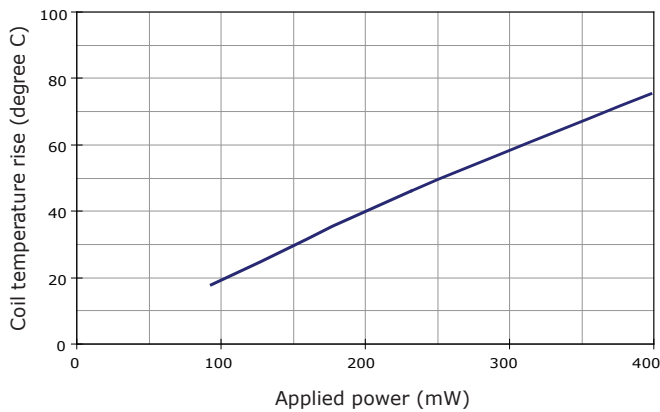

PERFORMANCE DATA

Contact Resistance

Carry Current

Life

Coil Temperature Rise

Notes: Reference data of CJ-E105

Operate and Release Voltage

Magnetic Interference