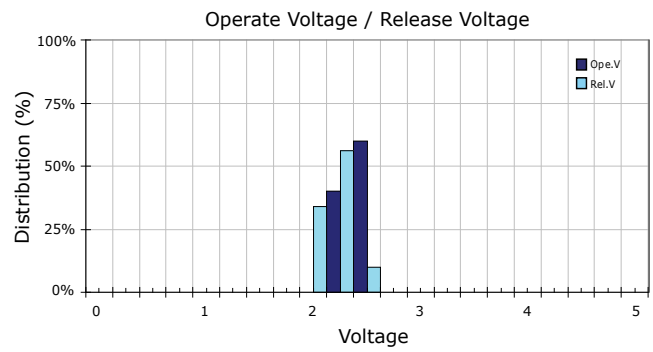

PERFORMANCE DATA

Contact Resistance

Carry Current

Life

Coil Temperature Rise

Notes: Reference data of CJ-E105

Operate and Release Voltage

Magnetic Interference