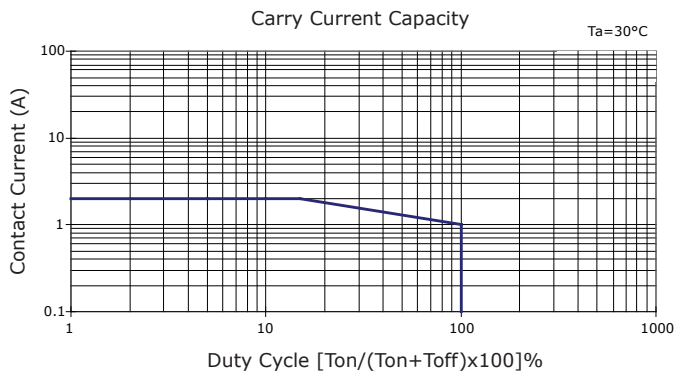

PERFORMANCE DATA

Contact Resistance

Carry Current

Life

Coil Temperature Rise

Notes: Reference data of CJ-E105

Operate and Release Voltage

Magnetic Interference

Notes: Reference data of CJ-E105