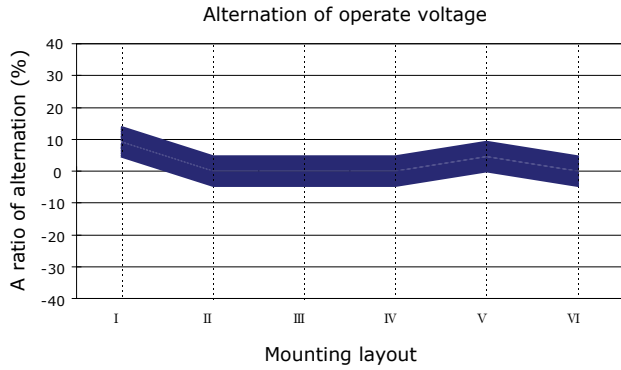

PERFORMANCE DATA

Contact Resistance

Carry Current

Life

Coil Temperature Rise

Notes: Reference data of CJ-E105

Operate and Release Voltage

Magnetic Interference