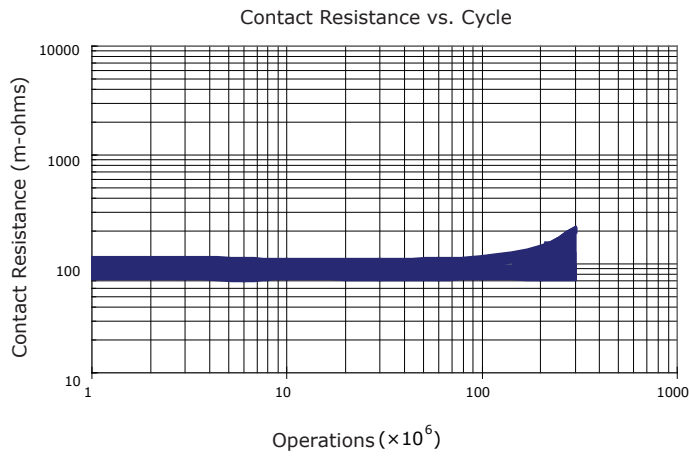

PERFORMANCE DATA

Contact Resistance

Carry Current

Life

Coil Temperature Rise

Notes: Reference data of CJ-E105

Operate and Release Voltage

Magnetic Interference

Notes: Reference data of CJ-E105