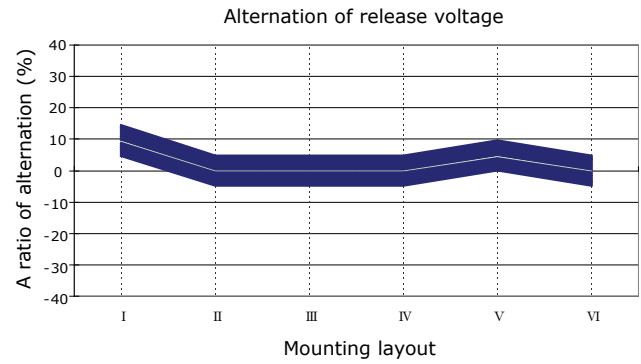

PERFORMANCE DATA

Contact Resistance

Carry Current

Life

Coil Temperature Rise

Notes: Reference data of CJ-E105

Operate and Release Voltage

Magnetic Interference