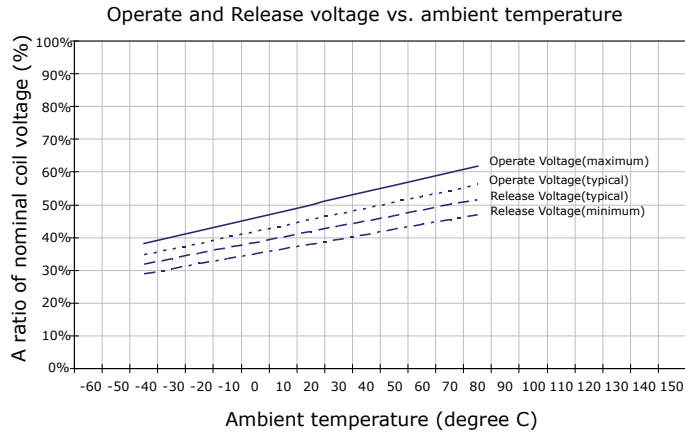

PERFORMANCE DATA

Contact Resistance

Carry Current

Life

Coil Temperature Rise

Notes: Reference data of CJ-E105

Operate and Release Voltage

Magnetic Interference