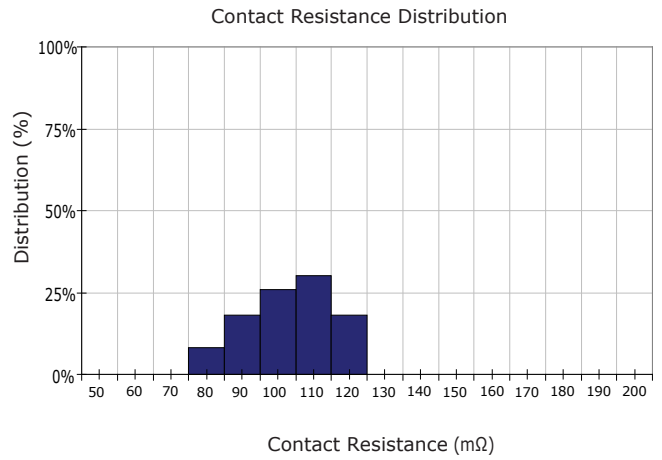

PERFORMANCE DATA

Contact Resistance

Carry Current

Life

Coil Temperature Rise

Notes: Reference data of CJ-E105

Operate and Release Voltage

Magnetic Interference

Notes: Reference data of CJ-E105