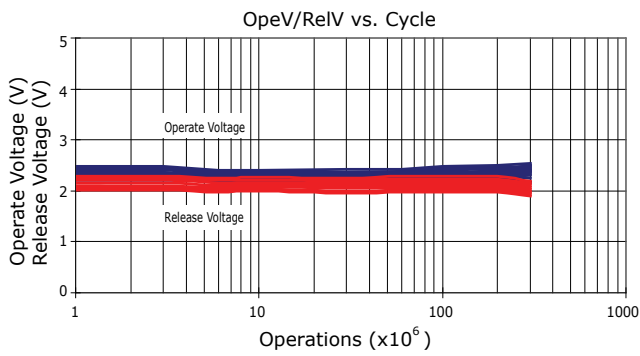

PERFORMANCE DATA

Contact Resistance

Carry Current

Life

Coil Temperature Rise

Notes: Reference data of CJ-E105

Operate and Release Voltage

Magnetic Interference