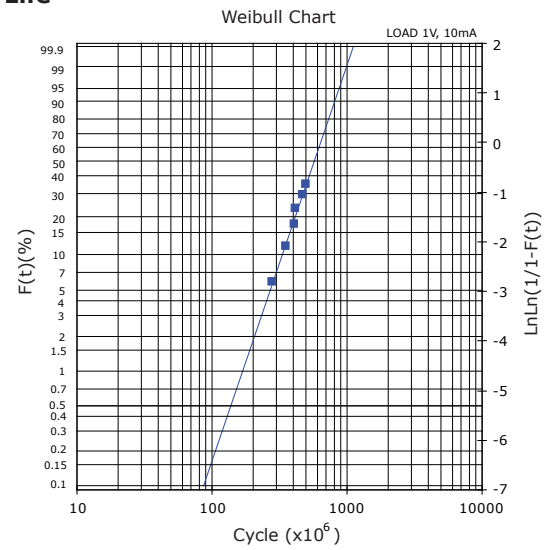

PERFORMANCE DATA

Contact Resistance

Carry Current

Life

Coil Temperature Rise

Notes: Reference data of CJ-E105

Operate and Release Voltage

Magnetic Interference

Notes: Reference data of CJ-E105