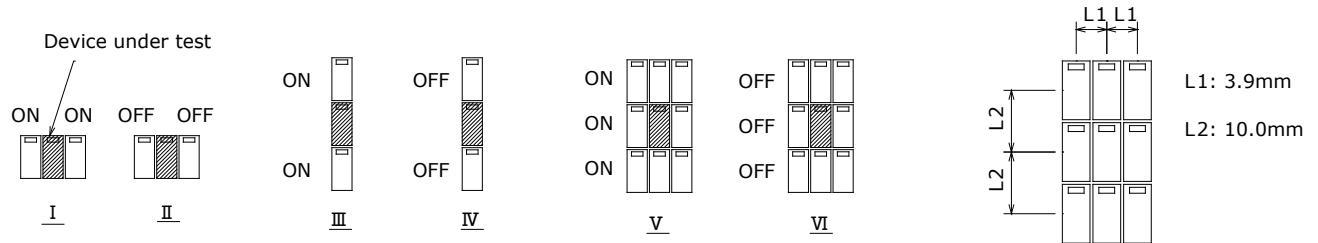

PERFORMANCE DATA

Contact Resistance

Carry Current

Life

Coil Temperature Rise

Notes: Reference data of CJ-E105

Operate and Release Voltage

Magnetic Interference