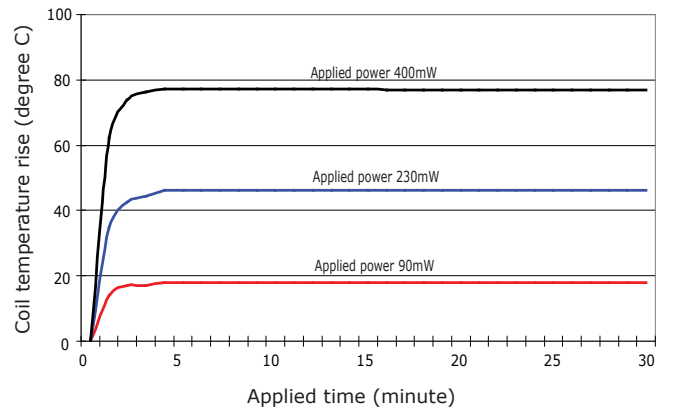

PERFORMANCE DATA

Contact Resistance

Carry Current

Life

Coil Temperature Rise

Notes: Reference data of CJ-E105

Operate and Release Voltage

Magnetic Interference