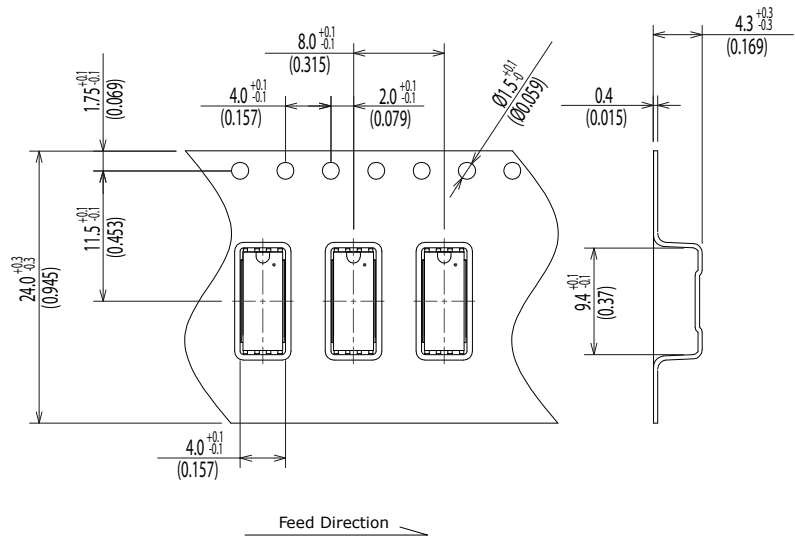

Dimensions of Tape and Reel All Dimensions are mm(inch)

Details of the part A

Packing Quantity: 1,000pcs

Packing conforms to EIA standard EIA-481-2 or EIA-481-3