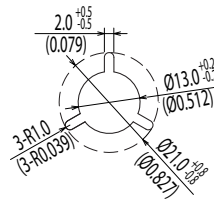

Dimensions of Tape and Reel All Dimensions are mm(inch)

Details of the part A

Packing Quantity: 1,000pcs

Packing conforms to EIA standard EIA-481-2 or EIA-481-3