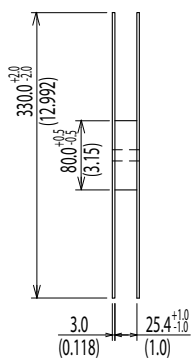

Dimensions of Tape and Reel All Dimensions are mm(inch)

Details of the part A

Packing Quantity: 1,000pcs

Packing conforms to EIA standard EIA-481-2 or EIA-481-3