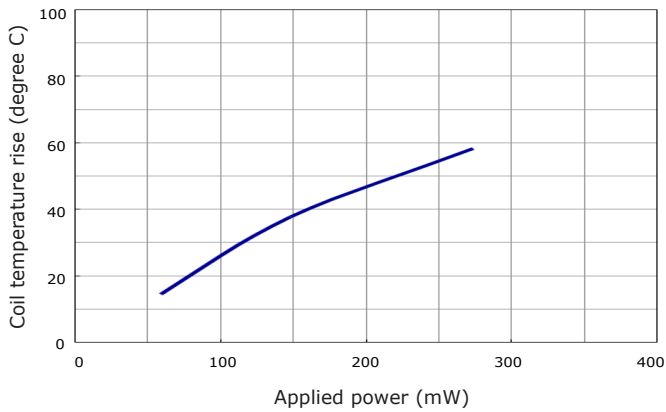

PERFORMANCE DATA

Contact Resistance

Carry Current

Life

Coil Temperature Rise

Notes: Reference data of CJ-E105RF

Operate and Release Voltage

Magnetic Interference