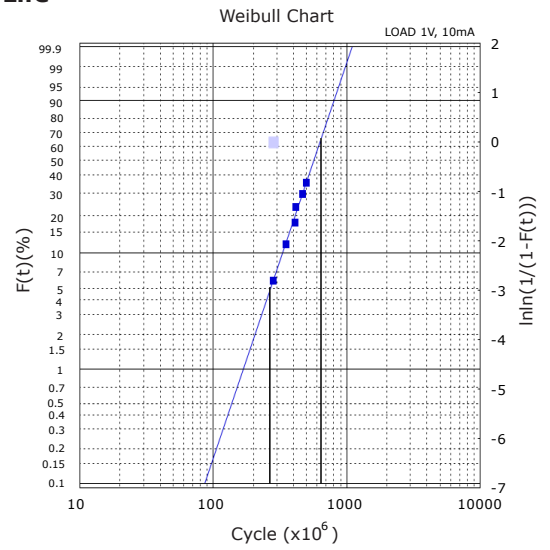

PERFORMANCE DATA

Contact Resistance

Carry Current

Life

Coil Temperature Rise

Notes: Reference data of CJ-E105RF

Operate and Release Voltage

Magnetic Interference

Notes: Reference data of CJ-E105RF