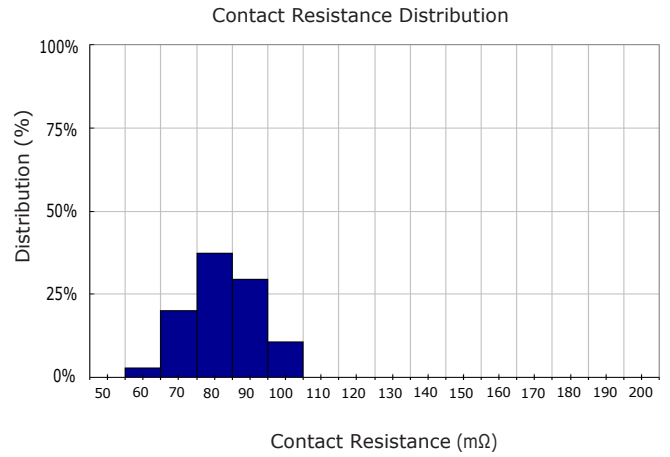

PERFORMANCE DATA

Contact Resistance

Carry Current

Life

Coil Temperature Rise

Notes: Reference data of CJ-E105RF

Operate and Release Voltage

Magnetic Interference

Notes: Reference data of CJ-E105RF