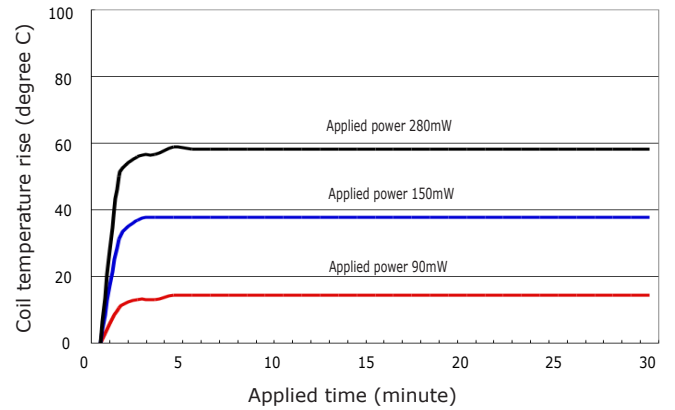

PERFORMANCE DATA

Contact Resistance

Carry Current

Life

Coil Temperature Rise

Notes: Reference data of CJ-E105RF

Operate and Release Voltage

Magnetic Interference