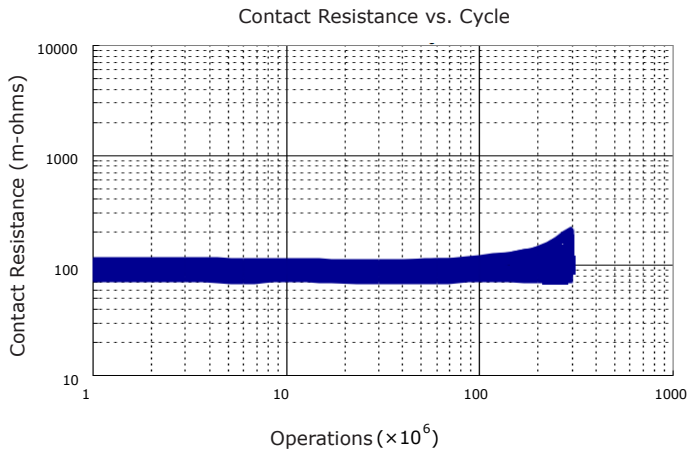

PERFORMANCE DATA

Contact Resistance

Carry Current

Life

Coil Temperature Rise

Notes: Reference data of CJ-E105RF

Operate and Release Voltage

Magnetic Interference

Notes: Reference data of CJ-E105RF