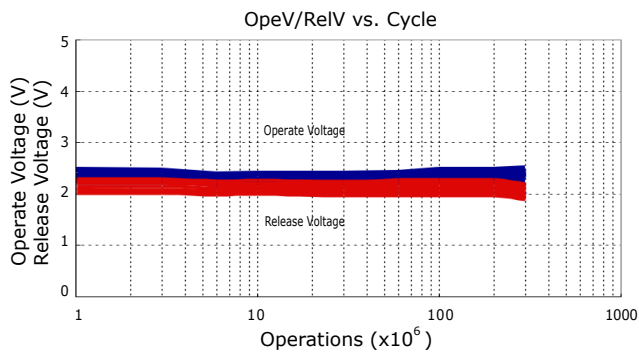

PERFORMANCE DATA

Contact Resistance

Carry Current

Life

Coil Temperature Rise

Notes: Reference data of CJ-E105RF

Operate and Release Voltage

Magnetic Interference