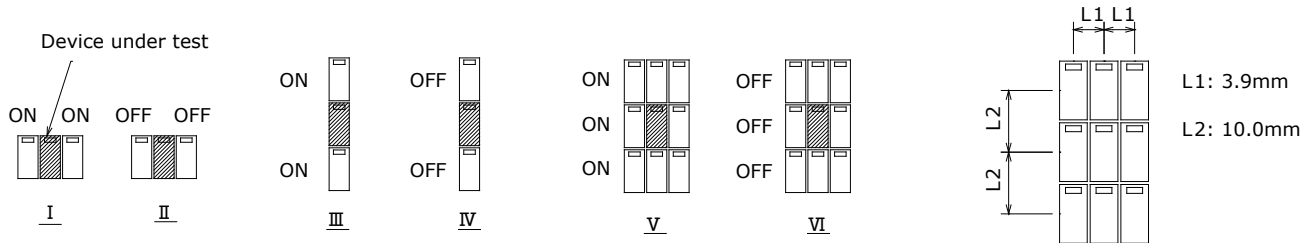

PERFORMANCE DATA

Contact Resistance

Carry Current

Life

Coil Temperature Rise

Notes: Reference data of CJ-E105RF

Operate and Release Voltage

Magnetic Interference