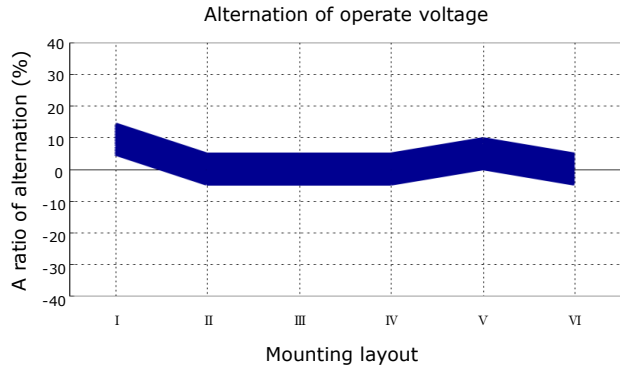

PERFORMANCE DATA

Contact Resistance

Carry Current

Life

Coil Temperature Rise

Notes: Reference data of CJ-E105RF

Operate and Release Voltage

Magnetic Interference