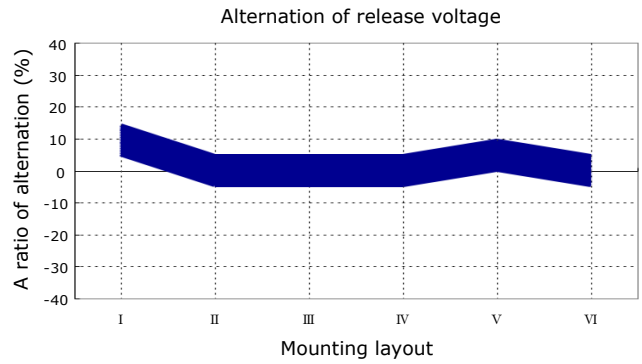

PERFORMANCE DATA

Contact Resistance

Carry Current

Life

Coil Temperature Rise

Notes: Reference data of CJ-E105RF

Operate and Release Voltage

Magnetic Interference