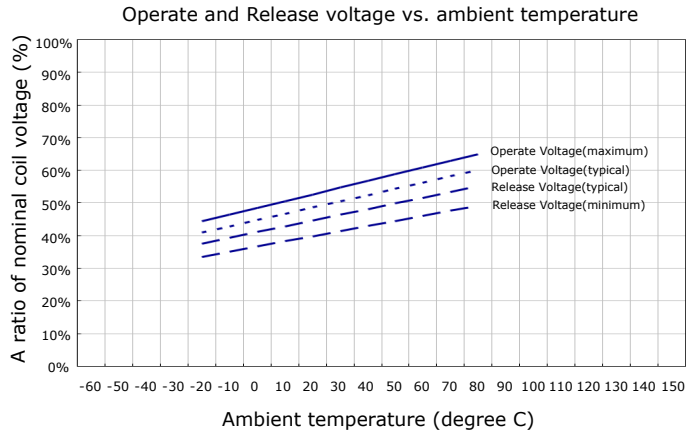

PERFORMANCE DATA

Contact Resistance

Carry Current

Life

Coil Temperature Rise

Notes: Reference data of CJ-E105RF

Operate and Release Voltage

Magnetic Interference