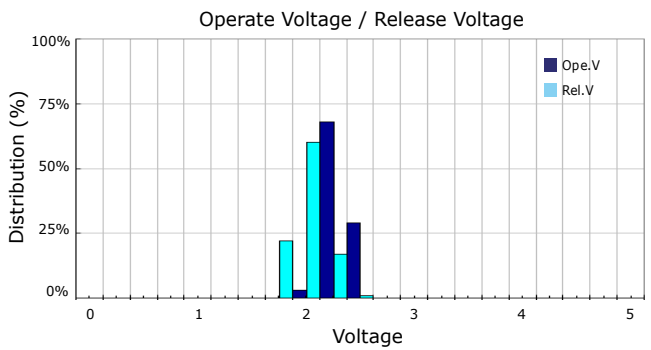

PERFORMANCE DATA

Contact Resistance

Carry Current

Life

Coil Temperature Rise

Notes: Reference data of CJ-E105RF

Operate and Release Voltage

Magnetic Interference