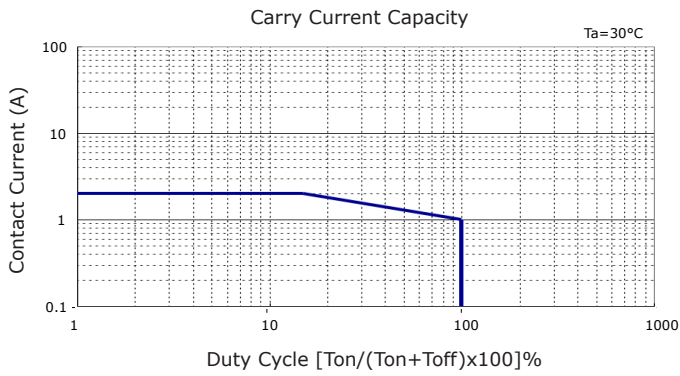

PERFORMANCE DATA

Contact Resistance

Carry Current

Life

Coil Temperature Rise

Notes: Reference data of CJ-E105RF

Operate and Release Voltage

Magnetic Interference

Notes: Reference data of CJ-E105RF