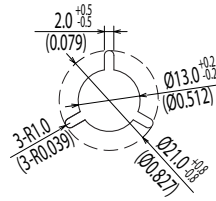

Dimensions of Tape and Reel All Dimensions are mm(inch)

Details of the part A

Packing Quantity: 1,000pcs

Packing conforms to EIA standard EIA-481-2 or EIA-481-3