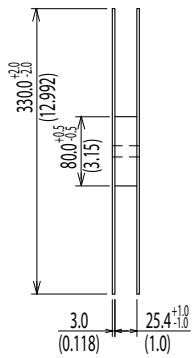

Dimensions of Tape and Reel All Dimensions are mm(inch)

Details of the part A

Packing Quantity: 1,000pcs

Packing conforms to EIA standard EIA-481-2 or EIA-481-3